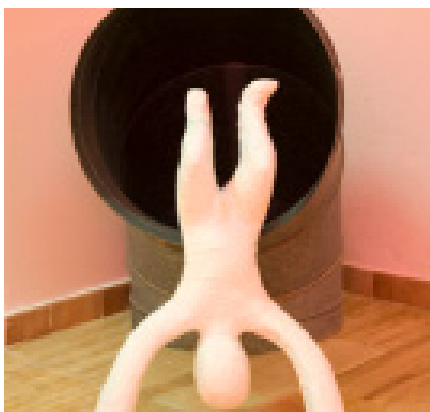

Growing Family  
Light-box: aluminium, neon and Plexiglas  
105 x 133 x 14 cm  
2009

Let the Children Play: Child with Tube  
Metal tube and child in plaster  
Variable dimensions  
2008