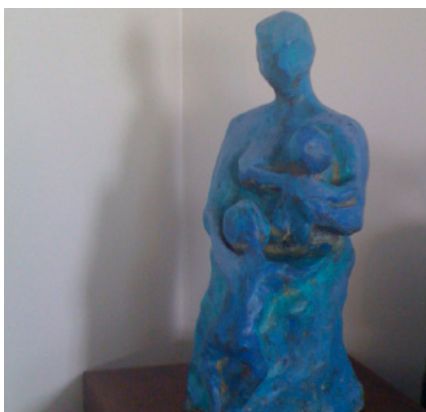

# Owanto, The Lighthouse of Memory

Galleria Ca' D'Oro Roma  
Room 3

Standing Father and Child  
Bronze  
62 x 28 x 13 cm  
2007

Seated Mother and Child in Red  
Bronze and acrylic paint  
30 x 17 x 13 cm  
2007

Reclining Father and Children  
Bronze  
40 x 30 x 30 cm  
2007

Seated Mother with Children II in Blue  
Bronze and acrylic paint  
30 x 17 x 13 cm  
2007